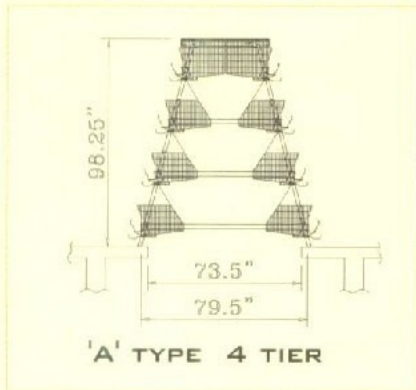

# GARTECH.....A Professional team of highly skilled & experienced Poultry Engineers.

GARTECH MAKES 'A' TYPE CAGES WITH 2 TIER, 3 TIER & 4 TIER OPTIONS AND THIS DESIGN IS AVAILABLE FOR COMMERCIAL LAYERS, PULLETS & BREEDERS. GARTECH HAS DEVELOPED SPECIAL FEEDING SYSTEM WITH UNIQUE FEED DISPENSING BOOT. THIS HELPS IMPROVE FCR AND IS VERY USEFUL DURING FORCE MOLTING.

## TECHNICAL SPECIFICATION

CAGE TYPE	'A' TYPE CAGES			G. E. ROYAL CAGES			
	COMPARTMENT SIZE (INCH)			COMPARTMENT SIZE (INCH)			
	LENGTH	DEPTH	HEIGHT	2 TIER / 3 TIER			
LAYER	24	20	15	LENGTH	DEPTH	HEIGHT	
PULLETS	24	20	15	24	18 / 16	15	
PARENT	M	11.25	20	22.75	11.25	18 / 16	22.75
	F	22.50	20	18.75	22.50	18 / 16	18.75