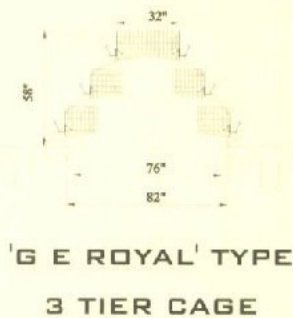

## TECHNICAL SPECIFICATION

CAGE TYPE	'A' TYPE CAGES			G. E. ROYAL CAGES			
	COMPARTMENT SIZE (INCH)			COMPARTMENT SIZE (INCH)			
	LENGTH	DEPTH	HEIGHT	2 TIER / 3 TIER			
LAYER	24	20	15	LENGTH	DEPTH	HEIGHT	
PULLETS	24	20	15	24	18 / 16	15	
PARENT	M	11.25	20	22.75	11.25	18 / 16	22.75
	F	22.50	20	18.75	22.50	18 / 16	18.75