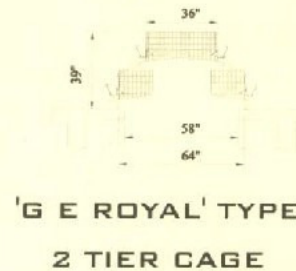

## TECHNICAL SPECIFICATION

CAGE TYPE	'A' TYPE CAGES			G. E. ROYAL CAGES			
	COMPARTMENT SIZE (INCH)			COMPARTMENT SIZE (INCH)			
	LENGTH	DEPTH	HEIGHT	2 TIER / 3 TIER			
LAYER	24	20	15	LENGTH	DEPTH	HEIGHT	
PULLETS	24	20	15	24	18 / 16	15	
PARENT	M	11.25	20	22.75	11.25	18 / 16	22.75
	F	22.50	20	18.75	22.50	18 / 16	18.75