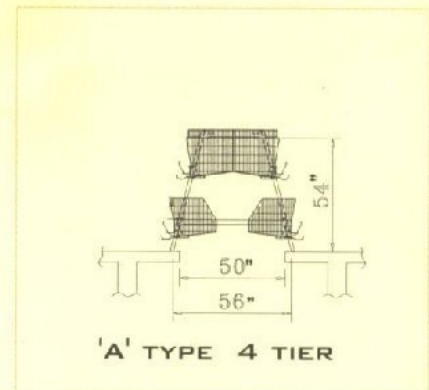

# GARTECH.....A Professional team of highly skilled & experienced Poultry Engineers.

GARTECH MAKES 'A' TYPE CAGES WITH 2 TIER, 3 TIER & 4 TIER OPTIONS AND THIS DESIGN IS AVAILABLE FOR COMMERCIAL LAYERS, PULLETS & BREEDERS. GARTECH HAS DEVELOPED SPECIAL FEEDING SYSTEM WITH UNIQUE FEED DISPENSING BOOT. THIS HELPS IMPROVE FCR AND IS VERY USEFUL DURING FORCE MOLTING.

## TECHNICAL SPECIFICATION

CAGE TYPE	'A' TYPE CAGES			G. E. ROYAL CAGES			
	COMPARTMENT SIZE (INCH)			COMPARTMENT SIZE (INCH)			
	LENGTH	DEPTH	HEIGHT	2 TIER / 3 TIER			
LAYER	24	20	15	LENGTH	DEPTH	HEIGHT	
PULLETS	24	20	15	24	18 / 16	15	
PARENT	M	11.25	20	22.75	11.25	18 / 16	22.75
	F	22.50	20	18.75	22.50	18 / 16	18.75