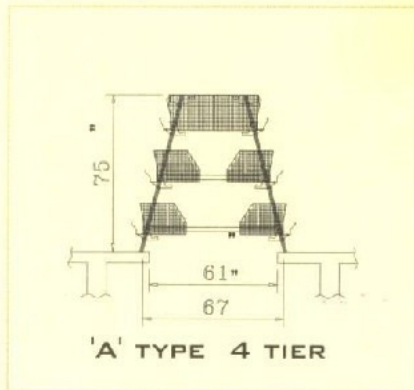

## TECHNICAL SPECIFICATION

CAGE TYPE	'A' TYPE CAGES			G. E. ROYAL CAGES			
	COMPARTMENT SIZE (INCH)			COMPARTMENT SIZE (INCH)			
	LENGTH	DEPTH	HEIGHT	2 TIER / 3 TIER			
LAYER	24	20	15	LENGTH	DEPTH	HEIGHT	
PULLETS	24	20	15	24	18 / 16	15	
PARENT	M	11.25	20	22.75	11.25	18 / 16	22.75
	F	22.50	20	18.75	22.50	18 / 16	18.75